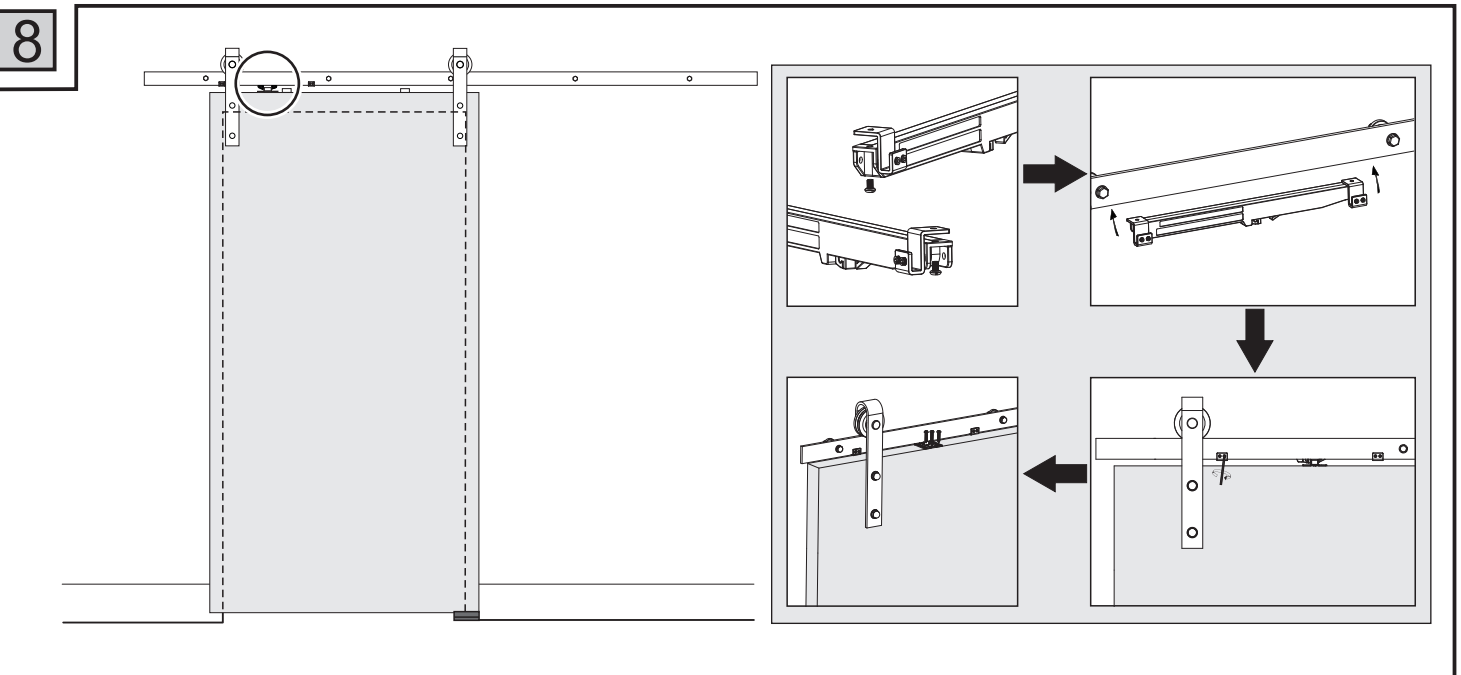

Installation Manual

Max.
80 kg

40-45 mm

9

10

11