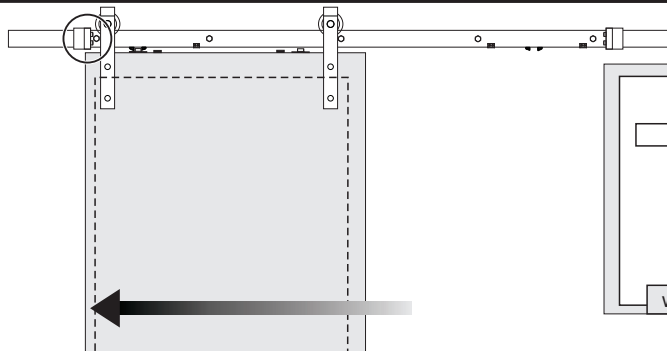

Installation Manual

Max.
80 kg

40-45 mm

9

10

11