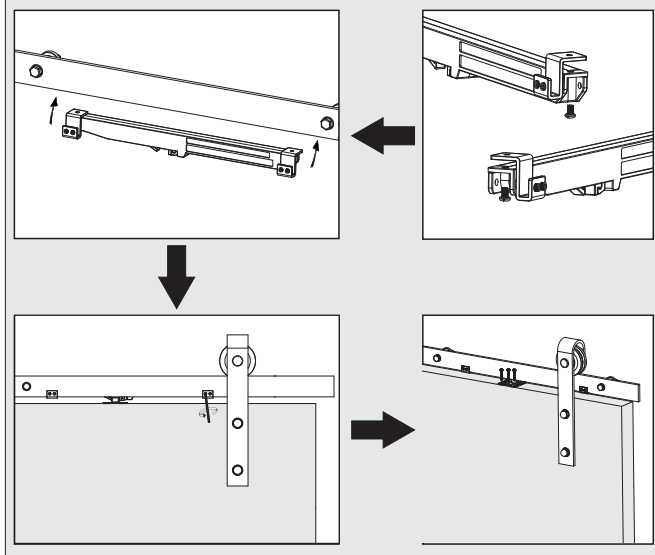

Installation Manual

Max.
80 kg

40-45 mm

9

10

11