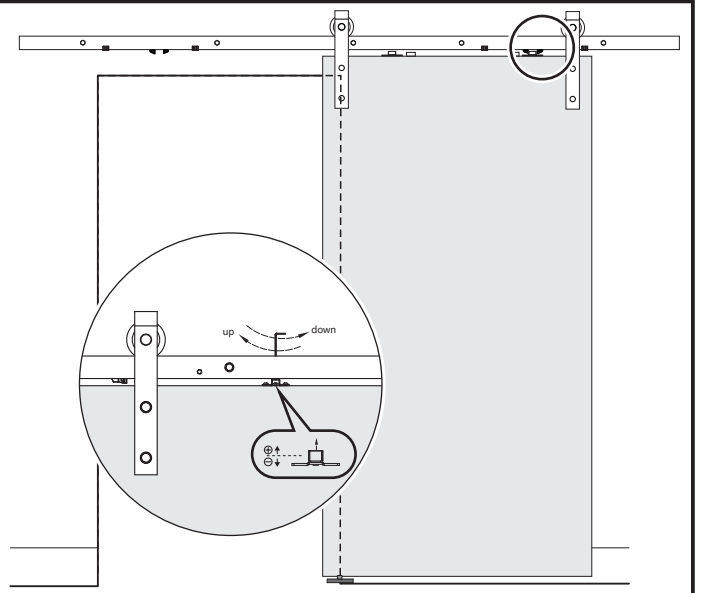

Installation Manual

Max.
80 kg

40-45 mm

9

10

11