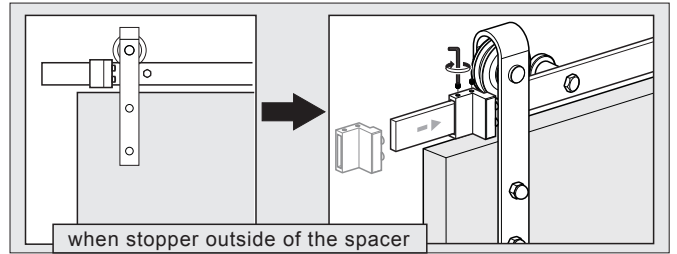

Installation Manual

Max.
80 kg

40-45 mm

9

10

11