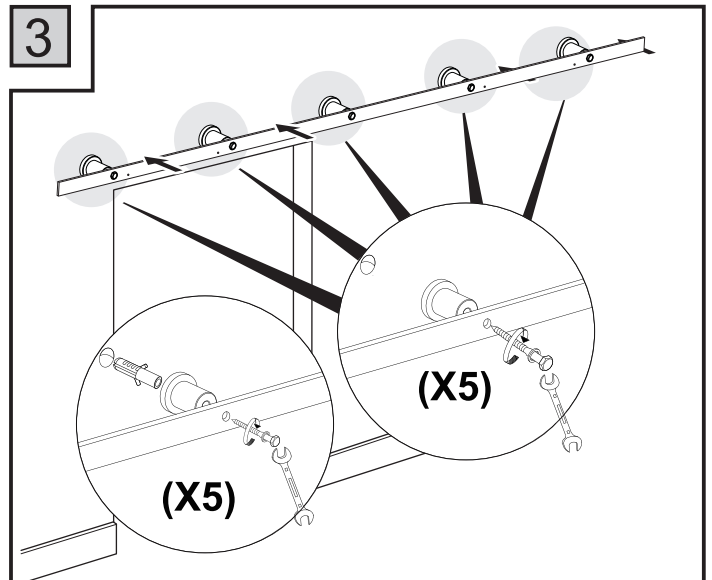

Installation Manual

Max.
80 kg

40-45 mm

9

10

11