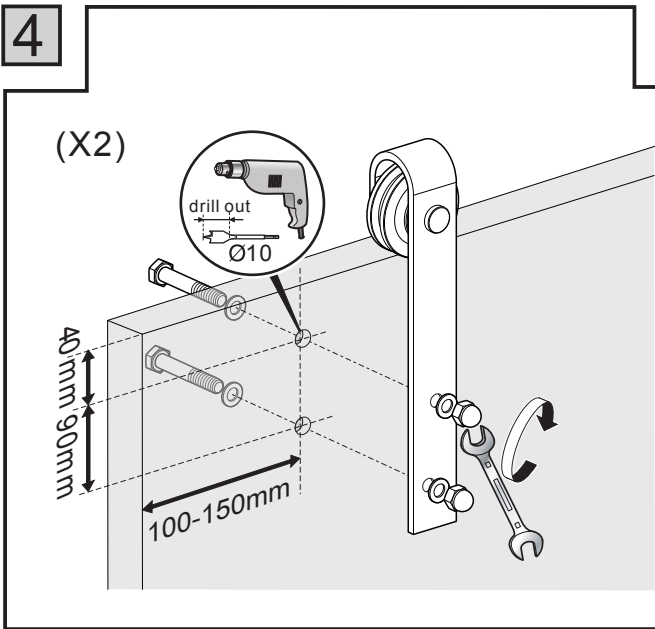

Installation Manual

Max.
80 kg

40-45 mm

9

10

11