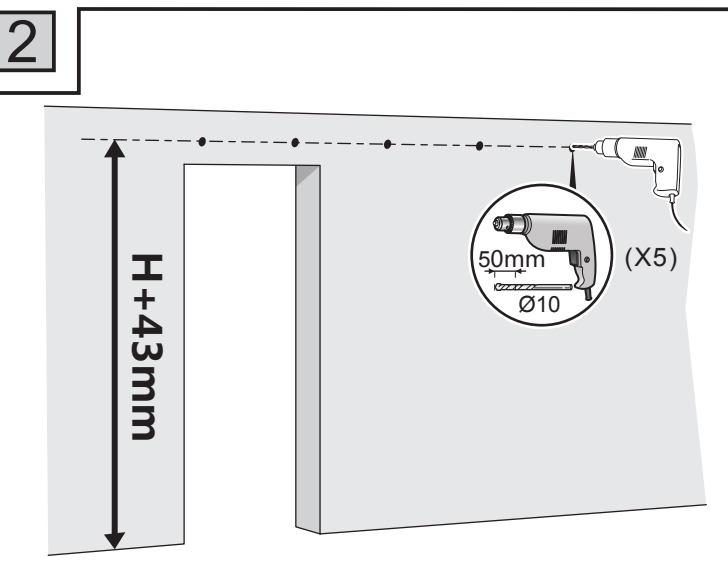

Installation Manual

Max.
80 kg

40-45 mm

9

10

11