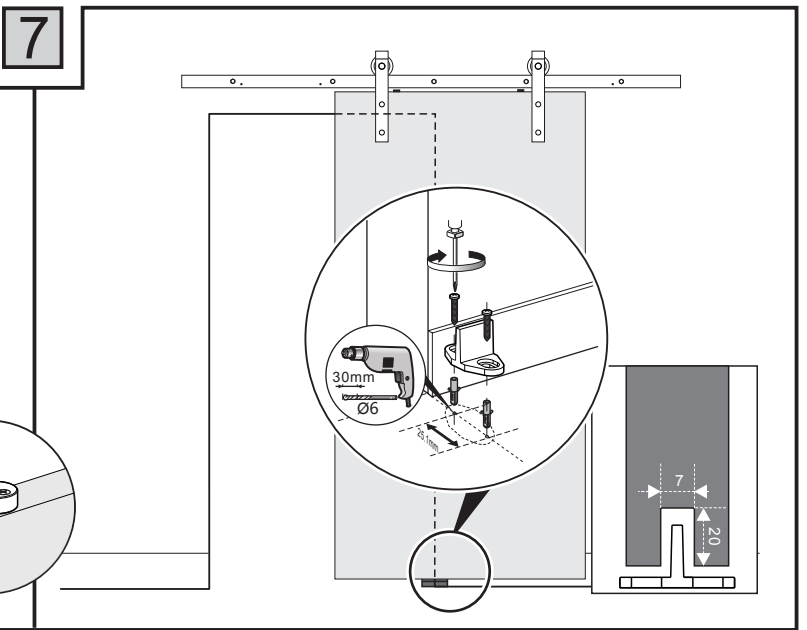

Installation Manual

Max.
80 kg

40-45 mm

9

10

11