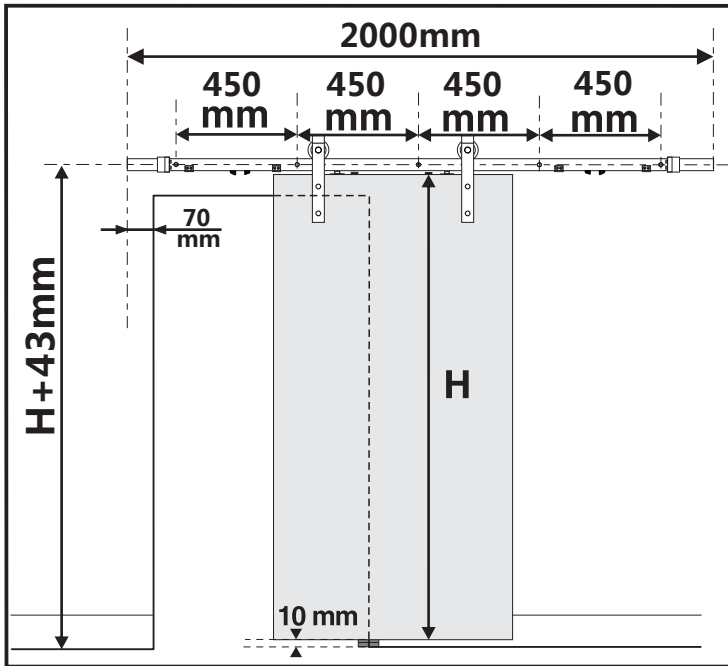

Installation Manual

Max.
80 kg

40-45 mm

9

10

11