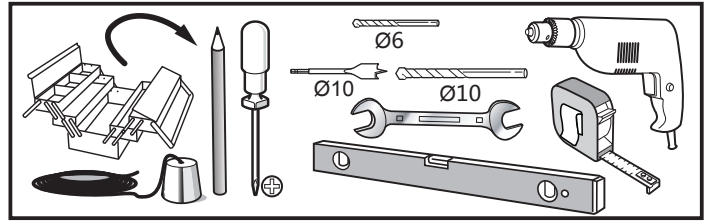

Installation Manual

Max.
80 kg

40-45 mm

9

10

11