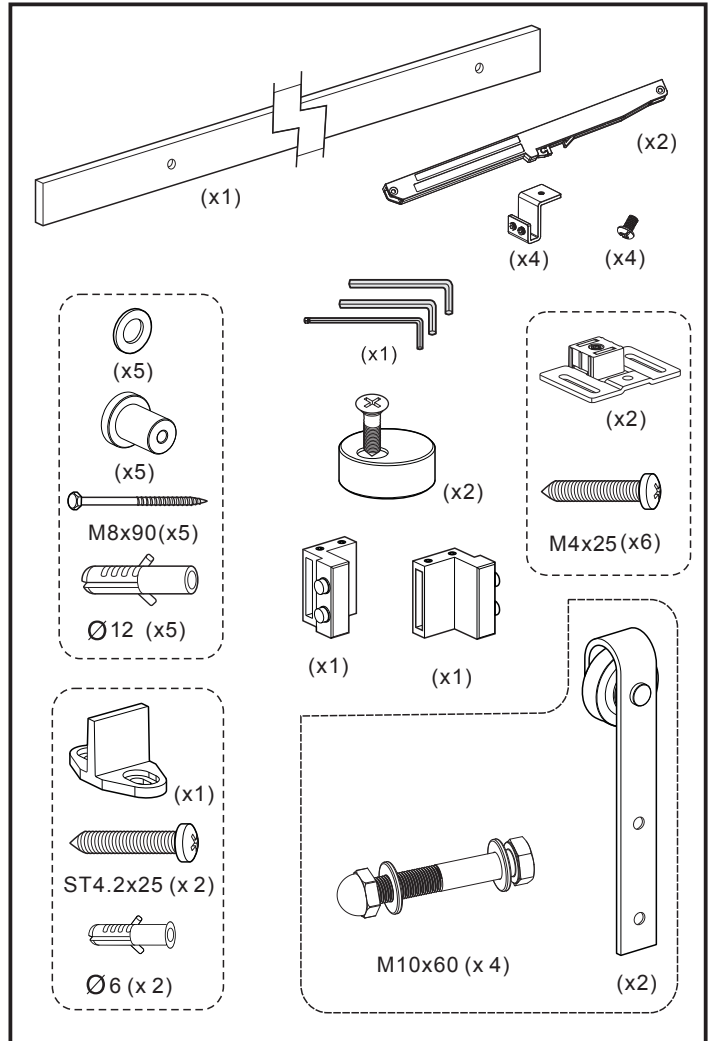

Installation Manual

Max.
80 kg

40-45 mm

9

10

11