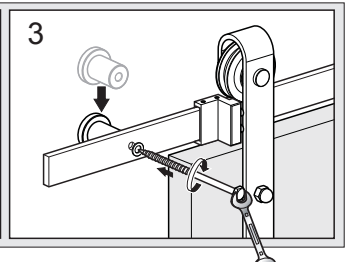

Installation Manual

Max.
80 kg

40-45 mm

9

10

11